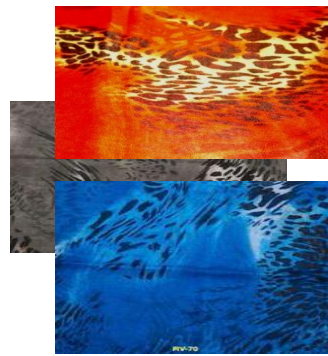

WRAPS

Fashion Oblongs - Stripes

Printed Scarve, 90 cm x 180 cm
100 % Viscose

	Wholesale Price	Ggime Code	TE Codes	Retail Pro Code
Burgundy / Black	R 29.00	1003Z392		IASCV10Z392
Charcoal / Black	R 29.00	1057Z392		IASCV10Z392
Blue / Black Stripe	R 29.00	1012Z392		IASCV10Z392