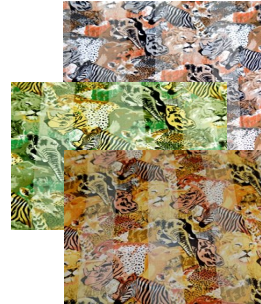

Multi Animal

Printed Scarf, 35 cm x 150 cm
100 % Polyester Satin Stripe

	Wholesale Price	Ggime Code	TE Codes	Retail Pro Code
Burgundy	R 32.00	0103Z182		IA182MAS
Olive	R 32.00	0109Z182		IA182MAS
Brown	R 32.00	0110Z182		IA182MAS