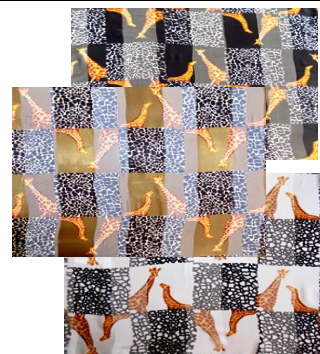

Giraffe

Printed Scarve, 50 cm x 50 cm
100 % Polyester Satin Stripe

	Wholesale Price	Ggime Code	TE Codes	Retail Pro Code
Black	R 21.00	0304Z082	50215893600	
Olive	R 21.00	0309Z082	50215893600	
White	R 21.00	0333Z082	50215893600