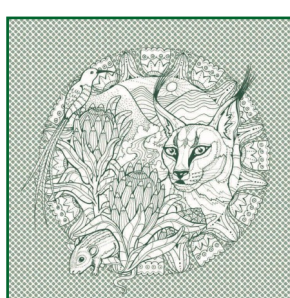

ARE SOLD WITHOUT INNERS. THE ABOVE IMAGES ARE FOR DIS-

BAGS (DAB)

9 AFRICAN ANIMAL
DESIGNS TO CHOOSE
FROM

HIPPO (H)

ELEPHANT (E)

LION (L)

SPRINGBOK (S)

GIRAFFE (G)

RHINO (R)

CHEETAH (CH)

LEOPARD (LEO)

BUFFALO (B_)

4 WESTERN CAPE DESIGNS TO CHOOSE FROM

DASSIE (D)

OSTRICH (O)

CARACAL (C)