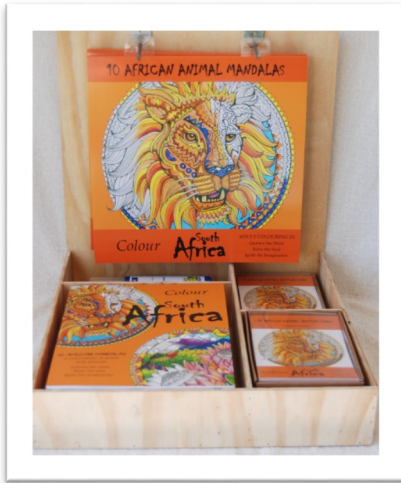

THE HEART STUDIO PRODUCT RANGE

COLOUR SOUTH AFRICA: ADULT COLOURING IN PRODUCTS

AFRICAN ANIMAL STAND

RANGE: BOOK, PADS AND CARDS

WESTERN CAPE IMAGES STAND

COLOURING IN BOOK: 45 SOUTH AFRICAN MANDALAS (CIB)

FRONT COVER

BACK COVER

ILLUSTRATION EXAMPLE

LARGE PADS (29.5cm X 29.5cm) EACH WITH 10 ASSORTED MANDALAS

AFRICAN ANIMALS PAD (CIPAA)

WESTERN CAPE IMAGES PAD (CIPWC)

ILLUSTRATION EXAMPLE

GREETING CARD PACKS: EACH WITH 10 ASSORTED IMAGES

AFRICAN ANIMAL
10 ASSORTED
(CIGAA)

WESTERN
CAPE
10 ASSORTED
(CIGWC)

THE HEART STUDIO PRODUCT RANGE

FACES OF AFRICA (FOA)

BAGS (FOAB)

MOUNTED CANVAS PRINTS (FOACP)

20cm X 20cm X 4cm

CUSHION COVERS (FOAC)