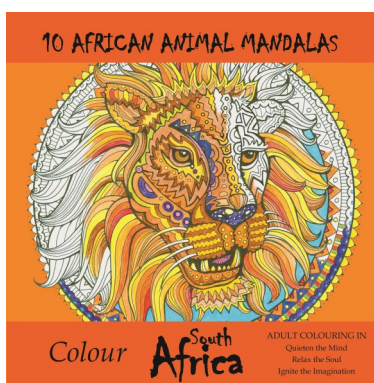

THE HEART STUDIO PRODUCT RANGE

COLOUR SOUTH AFRICA: ADULT COLOURING IN PRODUCTS

AFRICAN ANIMAL STAND

RANGE: BOOK, PADS AND CARDS

WESTERN CAPE IMAGES STAND

COLOURING IN BOOK: 45 SOUTH AFRICAN MANDALAS (CIB)

FRONT COVER

BACK COVER

ILLUSTRATION EXAMPLE

LARGE PADS (29.5cm X 29.5cm) EACH WITH 10 ASSORTED MANDALAS

AFRICAN ANIMALS PAD (CIPAA)

WESTERN CAPE IMAGES PAD (CIPWC)

ILLUSTRATION EXAMPLE

GREETING CARD PACKS: EACH WITH 10 ASSORTED IMAGES

AFRICAN ANIMAL
10 ASSORTED
(CIGAA)

WESTERN
CAPE
10 ASSORTED
(CIGWC)

THE HEART STUDIO PRODUCT RANGE

FACES OF AFRICA (FOA)

BAGS (FOAB)

MOUNTED CANVAS PRINTS (FOACP)

20cm X 20cm X 4cm

CUSHION COVERS (FOAC)