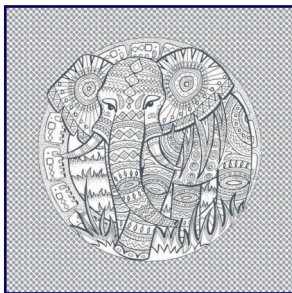

LION PLACEMAT (PML)

DESIGN AFRICA: MUGS

MU(MD)

MUG (MH)

MUG (ML)

DESIGN AFRICA: CUSHION COVERS & BAGS

CUSHION COVERS (DAC)

PLEASE NOTE: CUSHION COVERS

ARE SOLD WITHOUT INNERS. THE ABOVE IMAGES ARE FOR DIS-

BAGS (DAB)

9 AFRICAN ANIMAL
DESIGNS TO CHOOSE
FROM

HIPPO (H)

ELEPHANT (E)

LION (L)

SPRINGBOK (S)

GIRAFFE (G)