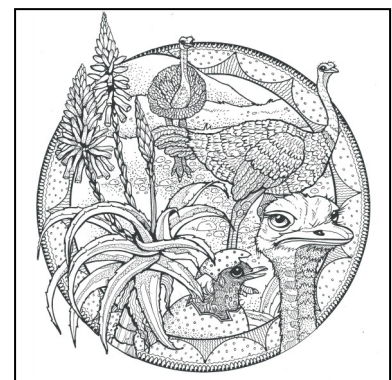

FRONT COVER

BACK COVER

ILLUSTRATION EXAMPLE

LARGE PADS (29.5cm X 29.5cm) EACH WITH 10 ASSORTED MANDALAS

AFRICAN ANIMALS PAD (CIPAA)

WESTERN CAPE IMAGES PAD (CIPWC)

ILLUSTRATION EXAMPLE

GREETING CARD PACKS: EACH WITH 10 ASSORTED IMAGES

AFRICAN ANIMAL
10 ASSORTED
(CIGAA)

WESTERN
CAPE
10 ASSORTED
(CIGWC)

THE HEART STUDIO PRODUCT RANGE

FACES OF AFRICA (FOA)

BAGS (FOAB)

MOUNTED CANVAS PRINTS (FOACP)

20cm X 20cm X 4cm

CUSHION COVERS (FOAC)