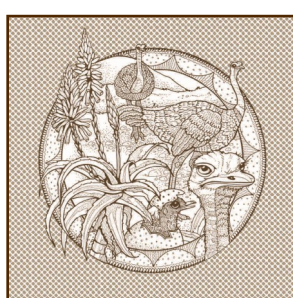

ARE SOLD WITHOUT INNERS. THE ABOVE IMAGES ARE FOR DIS-

BAGS (DAB)

9 AFRICAN ANIMAL
DESIGNS TO CHOOSE
FROM

HIPPO (H)

ELEPHANT (E)

LION (L)

SPRINGBOK (S)

GIRAFFE (G)

RHINO (R)

CHEETAH (CH)

LEOPARD (LEO)

BUFFALO (B_)

4 WESTERN CAPE DESIGNS TO CHOOSE FROM

DASSIE (D)

OSTRICH (O)

CARACAL (C)