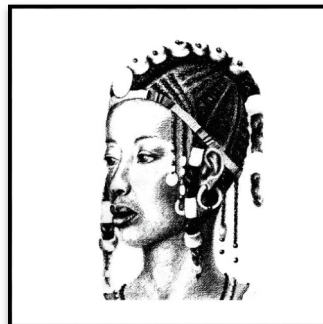

FRONT COVER

BACK COVER

ILLUSTRATION EXAMPLE

LARGE PADS (29.5cm X 29.5cm) EACH WITH 10 ASSORTED MANDALAS

AFRICAN ANIMALS PAD (CIPAA)

WESTERN CAPE IMAGES PAD (CIPWC)

ILLUSTRATION EXAMPLE

GREETING CARD PACKS: EACH WITH 10 ASSORTED IMAGES

45cm x 45cm. (Inner for display purpose only)

6 DESIGNS TO CHOOSE FROM

FULANI GIRL

ZULU WOMAN

MASAAI SANGOMA

XHOSA WOMAN

FULANI WOMAN

NDEBELE WOMAN