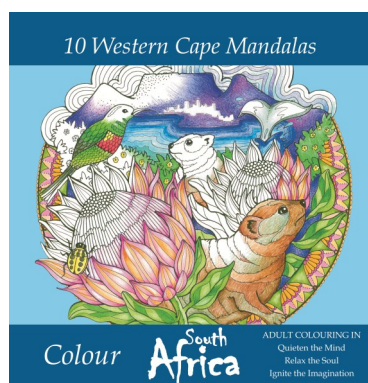

THE HEART STUDIO PRODUCT RANGE

COLOUR SOUTH AFRICA: ADULT COLOURING IN PRODUCTS

AFRICAN ANIMAL STAND

RANGE: BOOK, PADS AND CARDS

WESTERN CAPE IMAGES STAND

COLOURING IN BOOK: 45 SOUTH AFRICAN MANDALAS (CIB)

FRONT COVER

BACK COVER

ILLUSTRATION EXAMPLE

LARGE PADS (29.5cm X 29.5cm) EACH WITH 10 ASSORTED MANDALAS

AFRICAN ANIMALS PAD (CIPAA)

WESTERN CAPE IMAGES PAD (CIPWC)

ILLUSTRATION EXAMPLE

GREETING CARD PACKS: EACH WITH 10 ASSORTED IMAGES

AFRICAN ANIMAL
10 ASSORTED
(CIGAA)

WESTERN
CAPE
10 ASSORTED
(CIGWC)

THE HEART STUDIO PRODUCT RANGE

FACES OF AFRICA (FOA)

BAGS (FOAB)

MOUNTED CANVAS PRINTS (FOACP)

20cm X 20cm X 4cm

CUSHION COVERS (FOAC)