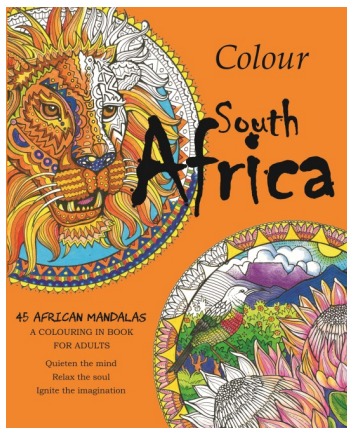

THE HEART STUDIO PRODUCT RANGE

COLOUR SOUTH AFRICA: ADULT COLOURING IN PRODUCTS

AFRICAN ANIMAL STAND

RANGE: BOOK, PADS AND CARDS

WESTERN CAPE IMAGES STAND

COLOURING IN BOOK: 45 SOUTH AFRICAN MANDALAS (CIB)

FRONT COVER

BACK COVER

ILLUSTRATION EXAMPLE

LARGE PADS (29.5cm X 29.5cm) EACH WITH 10 ASSORTED MANDALAS

AFRICAN ANIMALS PAD (CIPAA)

WESTERN CAPE IMAGES PAD (CIPWC)

ILLUSTRATION EXAMPLE

GREETING CARD PACKS: EACH WITH 10 ASSORTED IMAGES