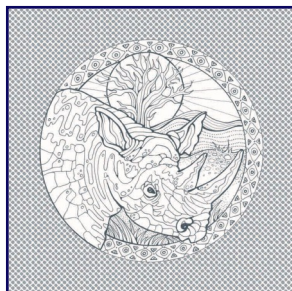

ARE SOLD WITHOUT INNERS. THE ABOVE IMAGES ARE FOR DIS-

BAGS (DAB)

9 AFRICAN ANIMAL
DESIGNS TO CHOOSE
FROM

HIPPO (H)

ELEPHANT (E)

LION (L)

SPRINGBOK (S)

GIRAFFE (G)