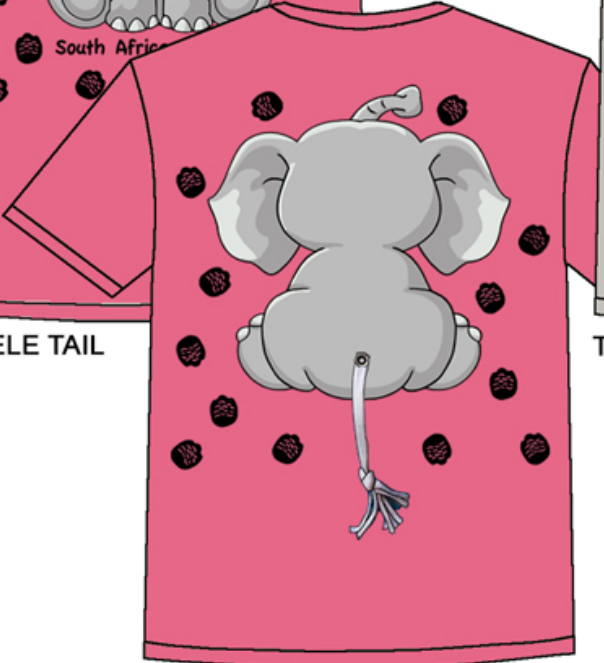

K15 CROC

K16 BIG 5

K17 AFRICAN EXP

K18 LION FAMILY

K19 SA MAP

K19a NAM MAP Front/back

K20 BIG 5 PUFF

K21 DANCE

K23 BIKE

K24 WILDDOG

K25 OSTRICH

K26 NUMBERS Blue

K26 NUMBERS Pink

FB1 ZEBRA FRONT/BACK

FB2 HIPPO FRONT/BACK

FB3 LEOPARD FRONT/BACK

KIDS T TAIL

T1 ELE TAIL

T2 LION TAIL

BABIES BIBS

VD3 KUDU DIAMOND

VD1 CHEETAH DIAMOND

LR1 GIRAFFE LEAF

LR2 ELE LEAF