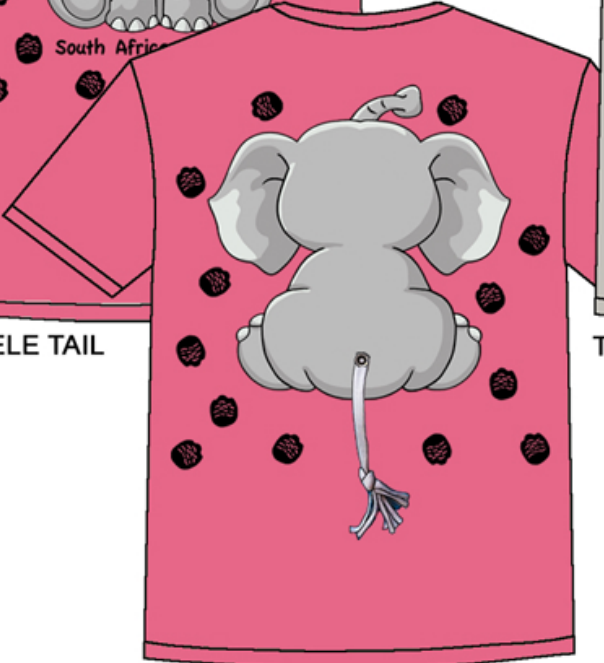

K15 CROC

K16 BIG 5

K17 AFRICAN EXP

K18 LION FAMILY

K19 SA MAP

K19a NAM MAP Front/back

K20 BIG 5 PUFF

K21 DANCE

K23 BIKE

K24 WILDDOG

K25 OSTRICH

K26 NUMBERS Blue

K26 NUMBERS Pink

FB1 ZEBRA FRONT/BACK

FB2 HIPPO FRONT/BACK

FB3 LEOPARD FRONT/BACK

KIDS T TAIL

T1 ELE TAIL

T2 LION TAIL

BABIES BIBS

VD3 KUDU DIAMOND

VD1 CHEETAH DIAMOND

LR1 GIRAFFE LEAF

LR2 ELE LEAF

LRD1 LION DIAM EYE

LRD2 ELE DIAM EYE

LR4 TREE ANIMALS

LR5 BIRD LEAF

LT1 G FOWL

R104.00

LT2 ROCK ART

R104.00