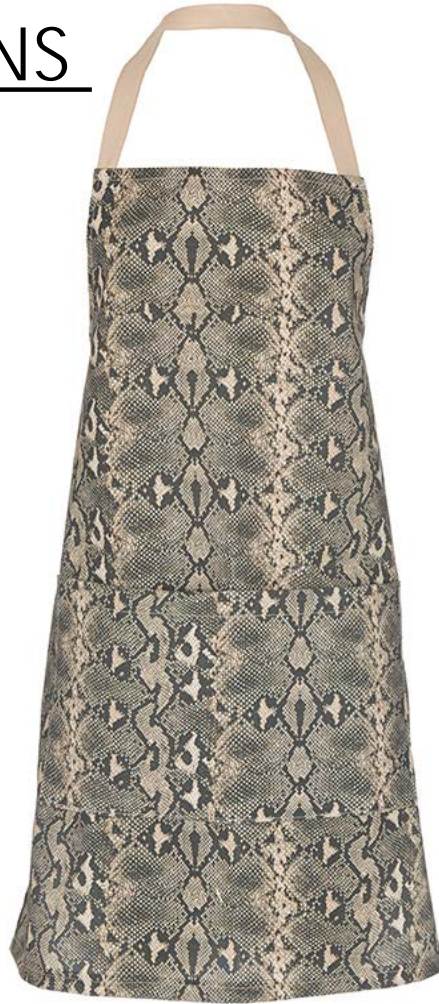

HVP – 158 L
LEOPARD PRINT,
WITH BEADED TASSEL DETAIL

HVP – 158 L
LEOPARD PRINT,
WITH BEADED TASSEL DETAIL

HVP – 158 L
LEOPARD PRINT,
WITH BEADED TASSEL DETAIL

APRONS

R80 EACH

HVP – 153 L
LEOPARD PRINT
FRONT POCKET DETAIL