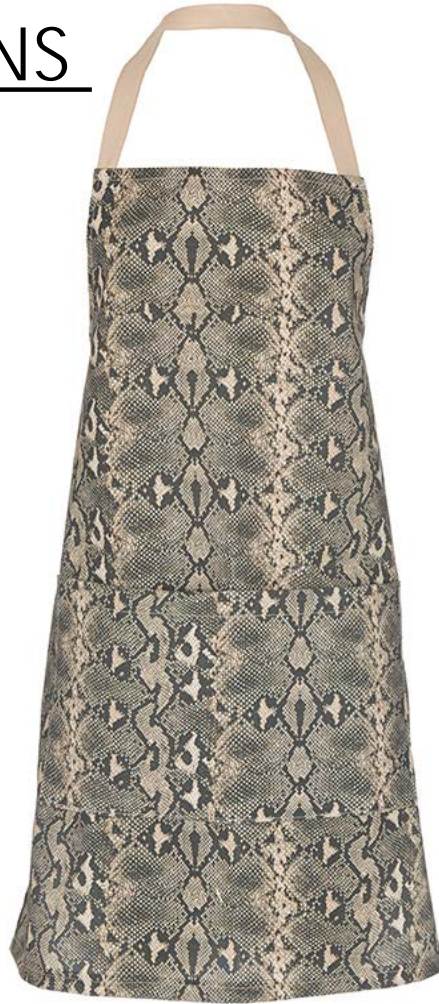

HVP – 153 S
SNAKE SKIN PRINT
FRONT POCKET DETAIL